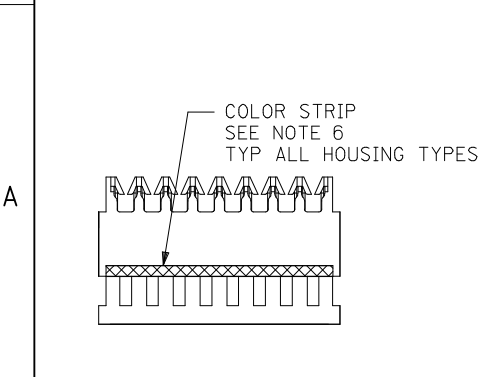

FACTORY I.D.
EC NO: UCP2009-2029
DRWN:MKIPPER 2009/02/25
CHKD:SSOUSEK 2009/02/25
APPR:FSMITH 2009/02/26
AZ7

QUALITY SYMBOLS	= 0
	= 0
REV	DESCRIPTION

GENERAL TOLERANCES (UNLESS SPECIFIED)		
	mm	INCH
4 PLACES	± ---	± ---
3 PLACES	± ---	± ---
2 PLACES	± ---	± ---
1 PLACE	± ---	± ---
ANGULAR ±1/2°		
DRAFT WHERE APPLICABLE MUST REMAIN WITHIN DIMENSIONS		

DIMENSION STYLE	
MM/IN	
DRAWN BY	DATE
SAMIEC	2004/04/13
CHECKED BY	DATE
SAMIEC	2004/04/13
APPROVED BY	DATE
MARGULIS	2004/04/13
MATERIAL NO.	
SEE CHART	

SCALE	DESIGN UNITS	THIRD ANGLE PROJECTION
---	INCH	
TITLE		
KK 100 IDT CONNECTOR ASSEMBLY		
MOLEX INCORPORATED		
DOCUMENT NO.	SHEET NO.	
SD-7720-001	2 OF *	
THIS DRAWING CONTAINS INFORMATION THAT IS PROPRIETARY TO MOLEX INCORPORATED AND SHOULD NOT BE USED WITHOUT WRITTEN PERMISSION