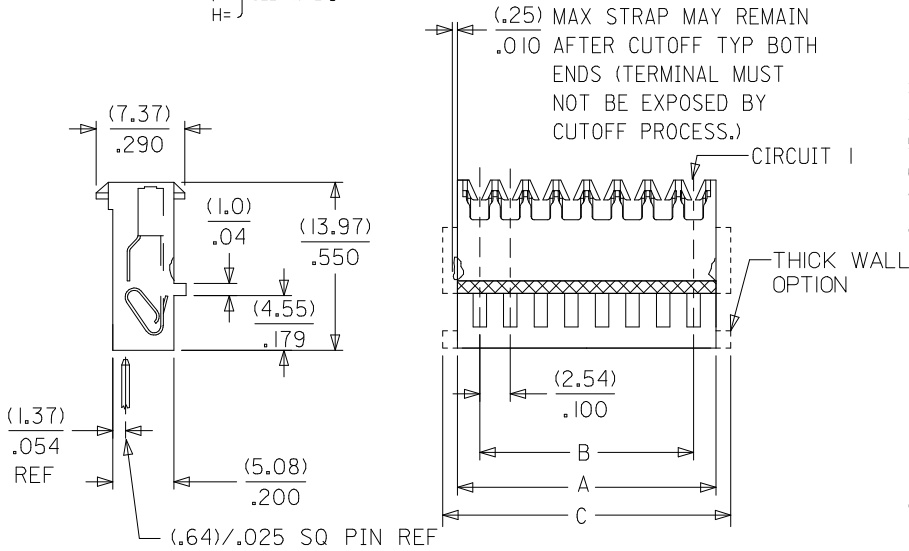

1. MATERIAL: UNFILLED NYLON, UL94V-2, MOLDED MATERIAL (CLEAR)
2. FINISH:
   - (102) OVERALL TIN: (0.00508)/.000200 MIN OVER (0.00254)/.000100 MIN COPPER.
   - (208) SELECT GOLD: (0.00038)/.000015 MIN, * SELECT TIN: (0.00254)/.000100 MIN, OVERALL NICKEL UNDERPLATE: (0.00127)/.000050 MIN.
   - (228) SELECT GOLD: (0.00076)/.000030 MIN, * SELECT TIN: (0.00254)/.000100 MIN, OVERALL NICKEL UNDERPLATE: (0.00127)/.000050 MIN.
   - (501) OVERALL GOLD: (0.00051)/.000020 MIN OVER (0.00076)/.000030 MIN NICKEL
   - (502) OVERALL GOLD: (0.00051)/.000020 MIN OVER (0.00127)/.000050 MIN NICKEL.
   - (503) OVERALL GOLD: (0.00076)/.000030 MIN OVER (0.00127)/.000050 MIN NICKEL.
   - (P909) OVERALL TIN: (0.00254)/.000100 MIN. *THE PRIMARY SHIPPING CARTON WILL BE LABELED COMPLIANT TO RoHS DIRECTIVE 2002/95/EC AND ELV ANNEX II OF DIRECTIVE 2000/53/EC*. CARTONS WITHOUT THIS LABEL MAY CONTAIN PRODUCT WITH TIN/LEAD PLATINGS.
3. PRODUCT SPECIFICATION: PS-7720-001
4. PACKAGING: BULK PK-7720-001 SEE CHART
5. THESE HOUSINGS ARE FOR USE WITH SINGLE 22 AWG WIRE TERMINATION ONLY
6. COLOR STRIPE TO RUN LENGTH OF RIB AS SHOWN (SEE CHART FOR COLOR)
7. SEE APPLICATION SPEC SMES-7720-0002 FOR ADDITIONAL INFORMATION.
8. WIRE SPECIFICATIONS: SEE SMES-7720-0002 (INSUL. DIA (1.52)/.060 MAX)
   - SLOT SIZE A FOR USE WITH: 26 AWG SOLID, STRANDED TINNED
   - SLOT SIZE H FOR USE WITH: 28 AWG SOLID, STRANDED TINNED, AND STRANDED TOPCOAT
   - SLOT SIZE F FOR USE WITH: 24 AWG SOLID, STRANDED TINNED, AND STRANDED TOPCOAT
   - SLOT SIZE E FOR USE WITH: 22 AWG STRANDED TINNED
9. THIS PART CONFORMS TO CLASS B REQUIREMENTS OF COSMETIC SPECIFICATION PS-45499-002.

NO OF CKTS	DIM A	DIM B	DIM C
2	(5.44) .214	(2.54) .100	(7.59) .299
3	(7.98) .314	(5.08) .200	(10.13) .399
4	(10.52) .414	(7.62) .300	(12.67) .499
5	(13.06) .514	(10.16) .400	(15.21) .599
6	(15.60) .614	(12.70) .500	(17.75) .699
7	(18.14) .714	(15.24) .600	(20.29) .799
8	(20.68) .814	(17.78) .700	(22.83) .899
9	(23.22) .914	(20.30) .800	(25.37) .999
10	(25.76) 1.014	(22.86) .900	(27.91) 1.099
11	(28.30) 1.114	(25.40) 1.000	(30.45) 1.199
12	(30.84) 1.214	(27.94) 1.100	(32.99) 1.299
13	(33.38) 1.314	(30.48) 1.200	(35.53) 1.399
14	(35.92) 1.414	(33.02) 1.300	(38.07) 1.499
15	(38.46) 1.514	(35.56) 1.400	(40.61) 1.599
16	(41.00) 1.614	(38.10) 1.500	(43.15) 1.699
17	(43.54) 1.714	(40.64) 1.600	(45.69) 1.799
18	(46.08) 1.814	(43.18) 1.700	(48.23) 1.899
19	(48.62) 1.914	(45.72) 1.800	(50.77) 1.999
20	(51.16) 2.014	(48.26) 1.900	(53.31) 2.099
21	(53.70) 2.114	(50.80) 2.000	(55.85) 2.199
22	(56.24) 2.214	(53.34) 2.100	(58.39) 2.299
23	(58.78) 2.314	(55.88) 2.200	(60.93) 2.399
24	(61.32) 2.414	(58.42) 2.300	(63.47) 2.499
25	(63.86) 2.514	(60.96) 2.400	(66.01) 2.599
26	(66.40) 2.614	(63.50) 2.500	(68.55) 2.699
27	(68.94) 2.714	(66.04) 2.600	(71.09) 2.799
28	(71.48) 2.814	(68.58) 2.700	(73.63) 2.899

CORRECT HSG. NO.'S EC NO: UCP2009-2291 DRWN:MKIPPER 2009/04/16 CHKD:SSOUSEK 2009/04/17 APPR:FSM:TH 2009/04/17	QUALITY SYMBOLS ▽=0 ◁=0	DESCRIPTION	REV	BA

GENERAL TOLERANCES (UNLESS SPECIFIED)		
	mm	INCH
4 PLACES	± .005	± .0002
3 PLACES	± .004	± .00015
2 PLACES	± .003	± .0001
1 PLACE	± .002	± .00005
ANGULAR ±1/2°		
DRAFT WHERE APPLICABLE MUST REMAIN WITHIN DIMENSIONS		

DIMENSION STYLE	
MM/IN	
DRAWN BY	DATE
SAMIEC	2004/04/13
CHECKED BY	DATE
SAMIEC	2004/04/13
APPROVED BY	DATE
MARGULIS	2004/04/13
MATERIAL NO.	DOCUMENT NO.
SEE CHART	SD-7720-001

SCALE	DESIGN UNITS	THIRD ANGLE PROJECTION
---	INCH	☉
TITLE		
KK 100 IDT CONNECTOR ASSEMBLY		
MOLEX INCORPORATED		
SHEET NO.		1 OF *